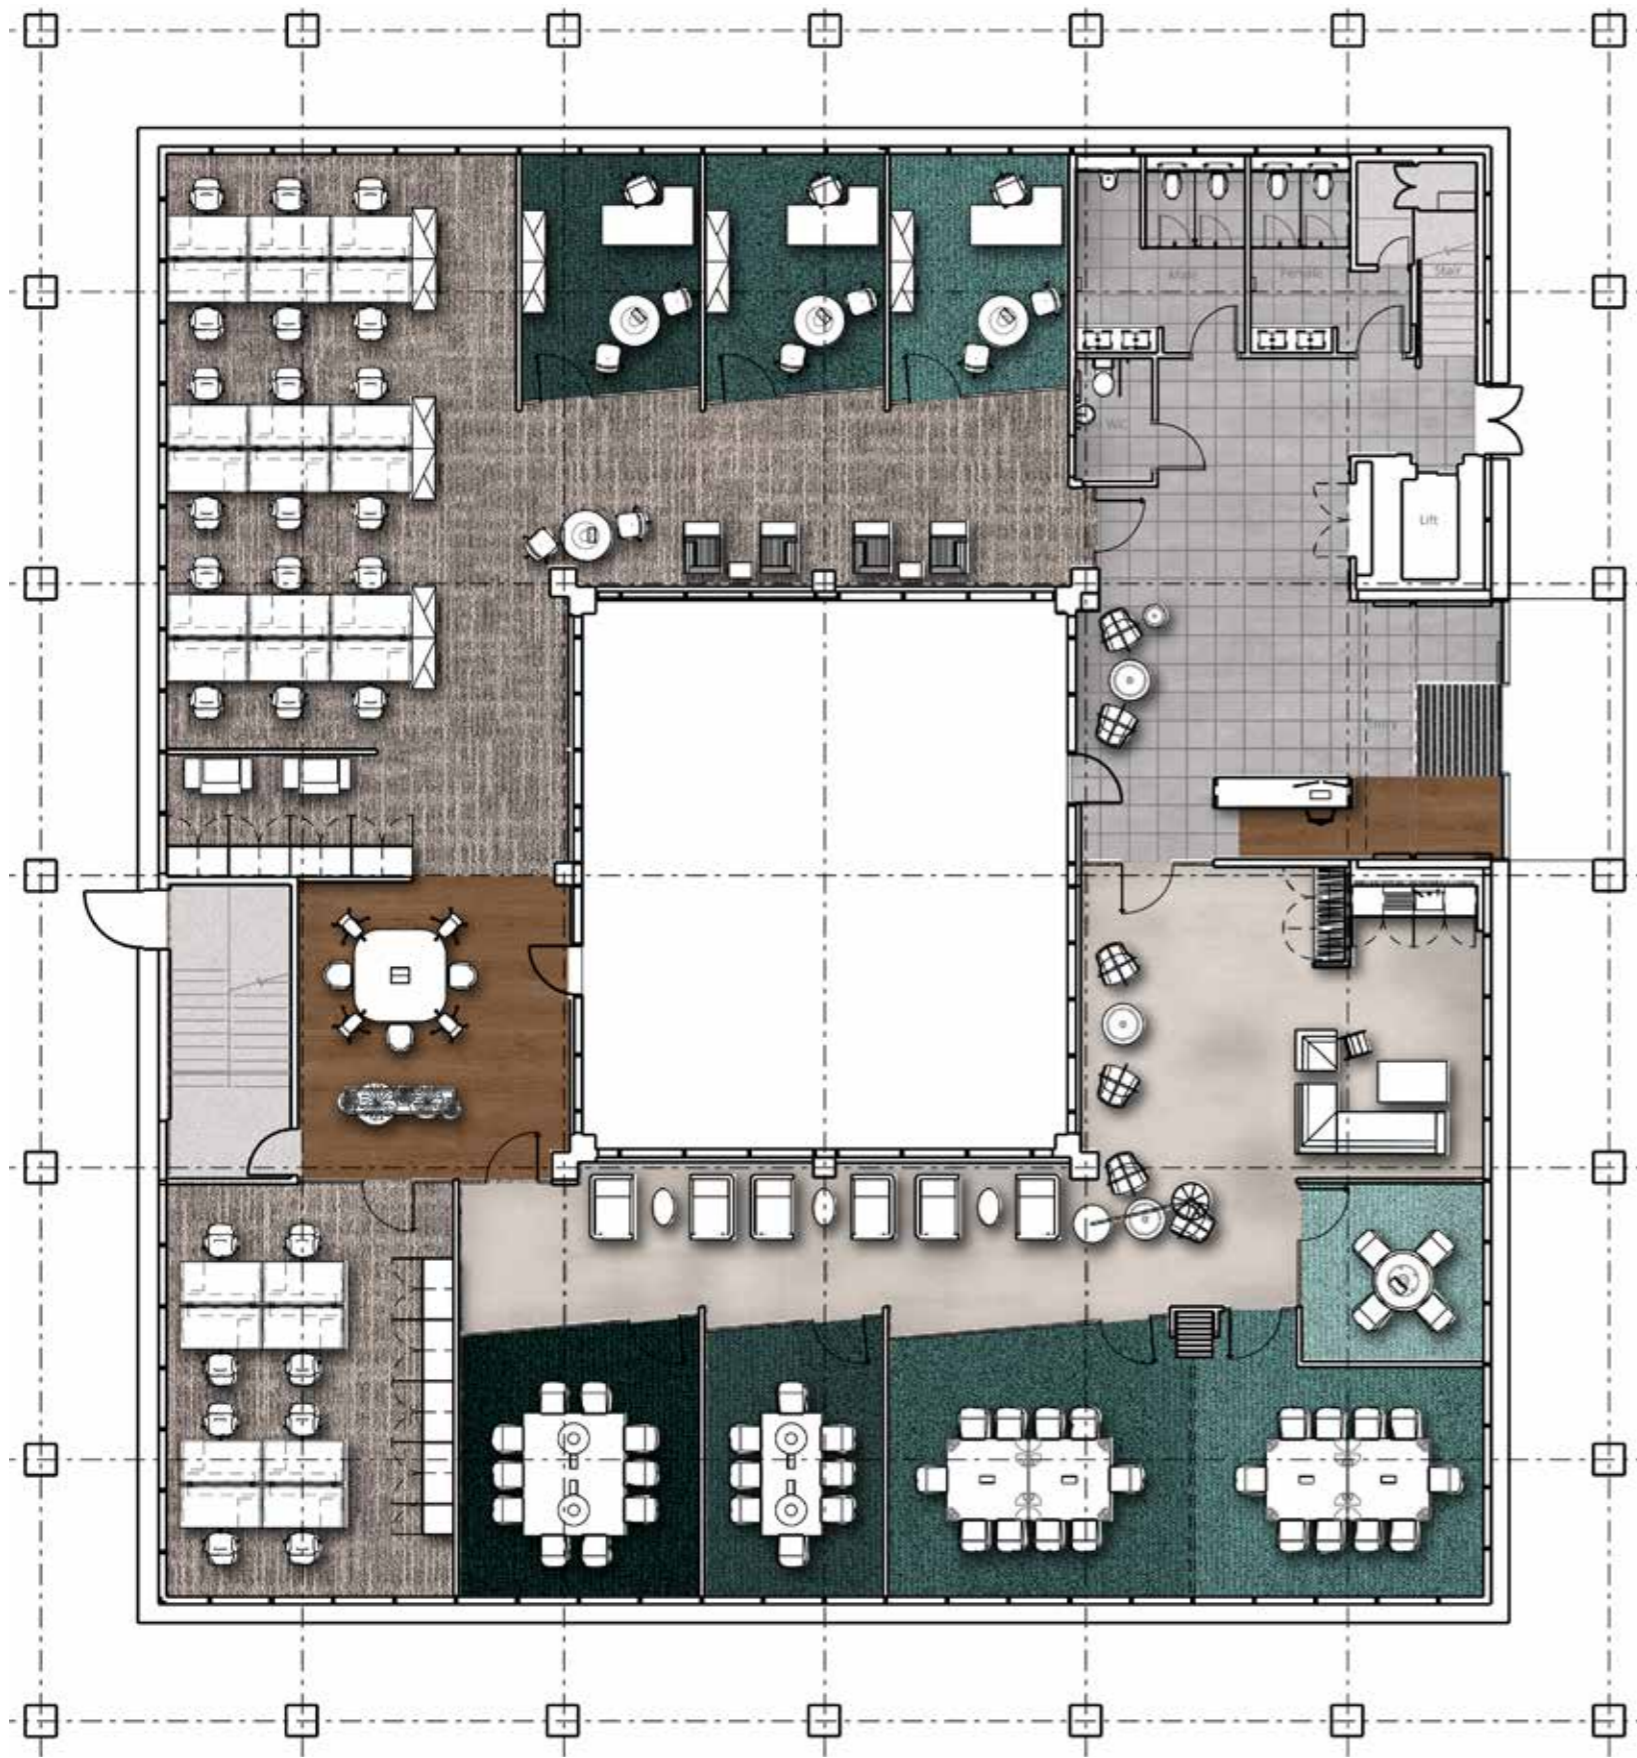

252 THE SQUARE

Ground Floor

- Reception
- 5 Meeting Rooms (inc. boardroom)
- 1 Kitchenette
- 1 No. 8 Person Office
- 52 Workstations

252 THE SQUARE

1st and 2nd Floor

- 1ST FLOOR
- 4 Meeting Rooms
 - 2 Kitchenettes
 - 4 Print Areas
 - 6 No. 1 to 1 spaces
 - 126 Workstations

- 2ND FLOOR
- 4 Meeting Rooms
 - 2 Kitchenettes
 - 4 Print Areas
 - 6 No. 1 to 1 spaces
 - 126 Workstations

252 THE SQUARE

Ground Floor

- Reception
- 5 Meeting Rooms (inc. boardroom)
- 1 Kitchenette
- 1 No. 8 Person Office
- 3 No. 1 Person Offices
- 29 Workstations

252 THE SQUARE

1st and 2nd Floor

- 1ST FLOOR
- 4 Meeting Rooms
 - 2 Kitchenettes
 - 4 Print Areas
 - 8 No. 1 to 1 spaces
 - 90 Workstations

- 2ND FLOOR
- 4 Meeting Rooms
 - 2 Kitchenettes
 - 4 Print Areas
 - 6 No. 1 to 1 spaces
 - 96 Workstations