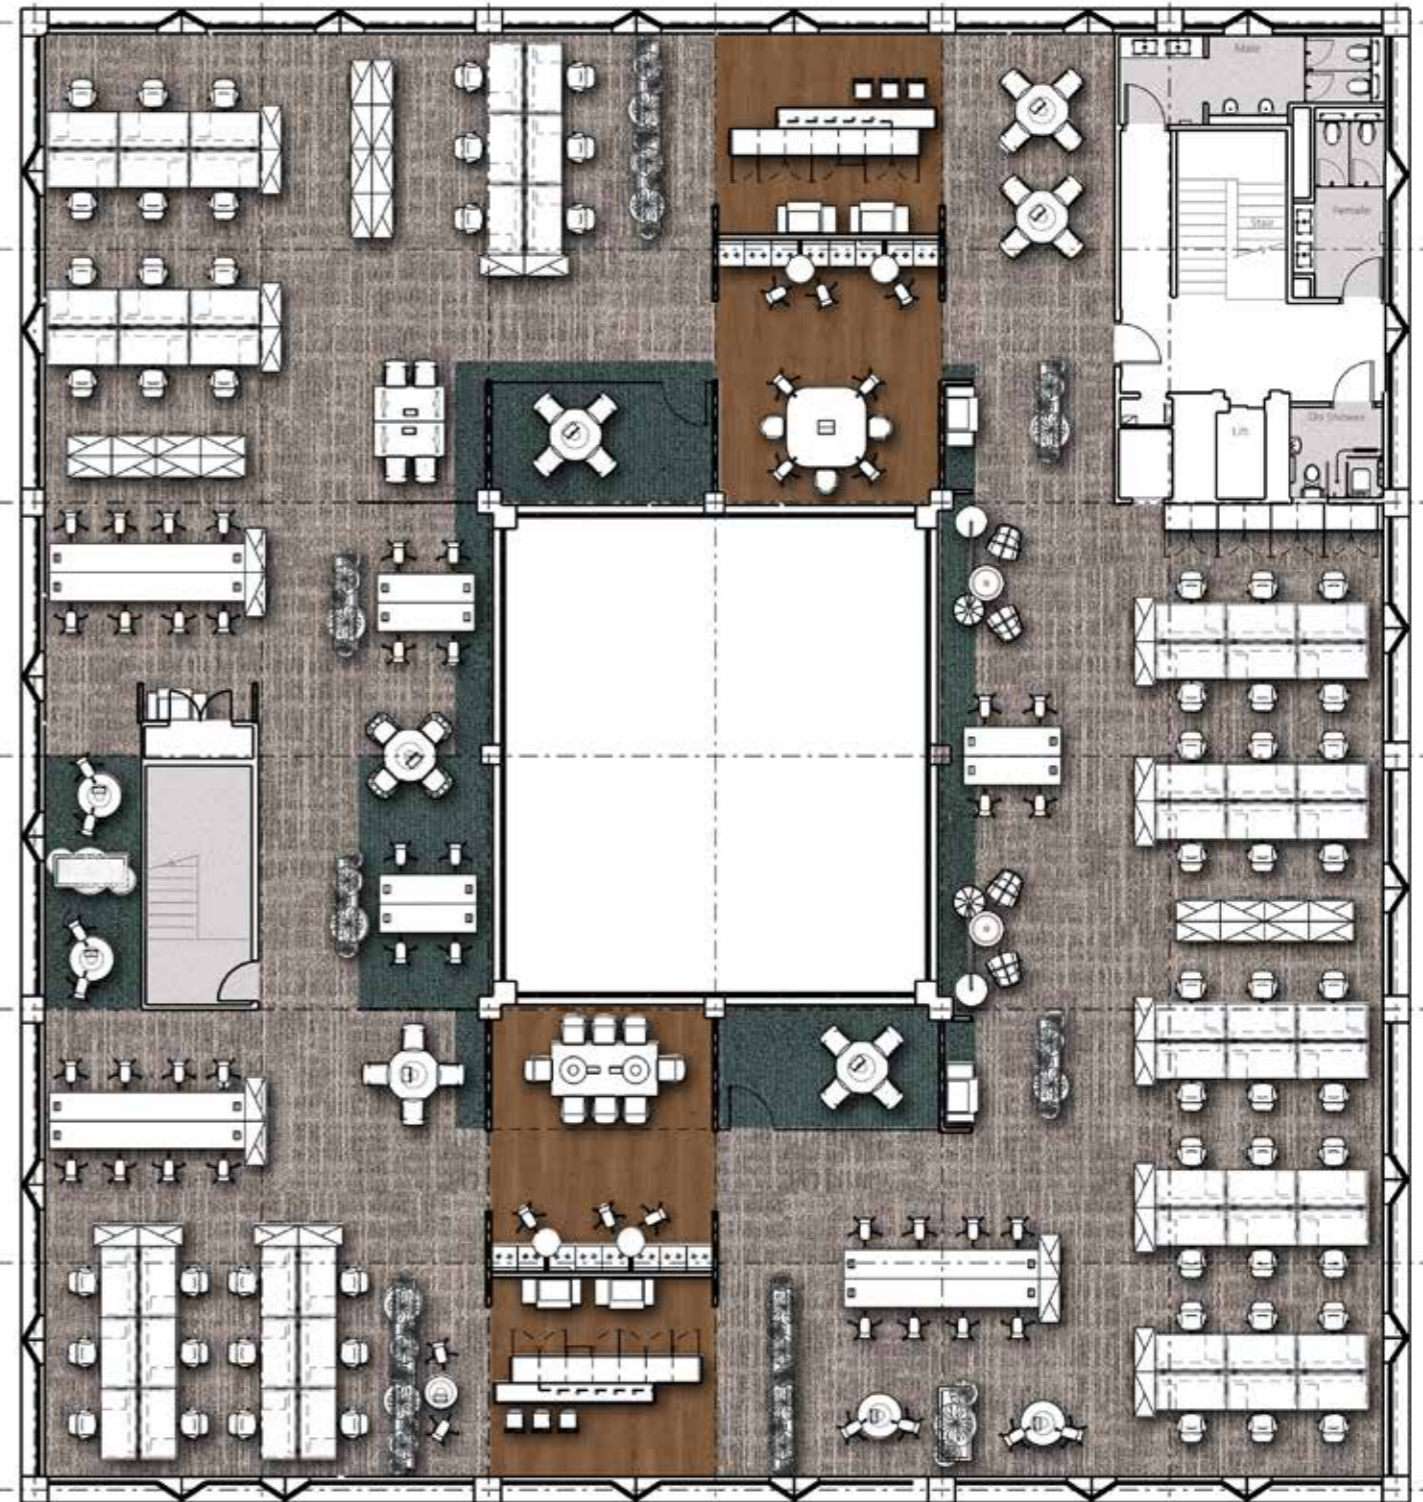

252 THE SQUARE

Ground Floor

- Reception
- 5 Meeting Rooms (inc. boardroom)
- 1 Kitchenette
- 1 No. 8 Person Office
- 52 Workstations

252 THE SQUARE

1st and 2nd Floor

- 1ST FLOOR
- 4 Meeting Rooms
 - 2 Kitchenettes
 - 4 Print Areas
 - 6 No. 1 to 1 spaces
 - 126 Workstations

- 2ND FLOOR
- 4 Meeting Rooms
 - 2 Kitchenettes
 - 4 Print Areas
 - 6 No. 1 to 1 spaces
 - 126 Workstations

252 THE SQUARE

Ground Floor

- Reception
- 5 Meeting Rooms (inc. boardroom)
- 1 Kitchenette
- 1 No. 8 Person Office
- 3 No. 1 Person Offices
- 29 Workstations

252 THE SQUARE

1st and 2nd Floor

- 1ST FLOOR
- 4 Meeting Rooms
 - 2 Kitchenettes
 - 4 Print Areas
 - 8 No. 1 to 1 spaces
 - 90 Workstations

- 2ND FLOOR
- 4 Meeting Rooms
 - 2 Kitchenettes
 - 4 Print Areas
 - 6 No. 1 to 1 spaces
 - 96 Workstations