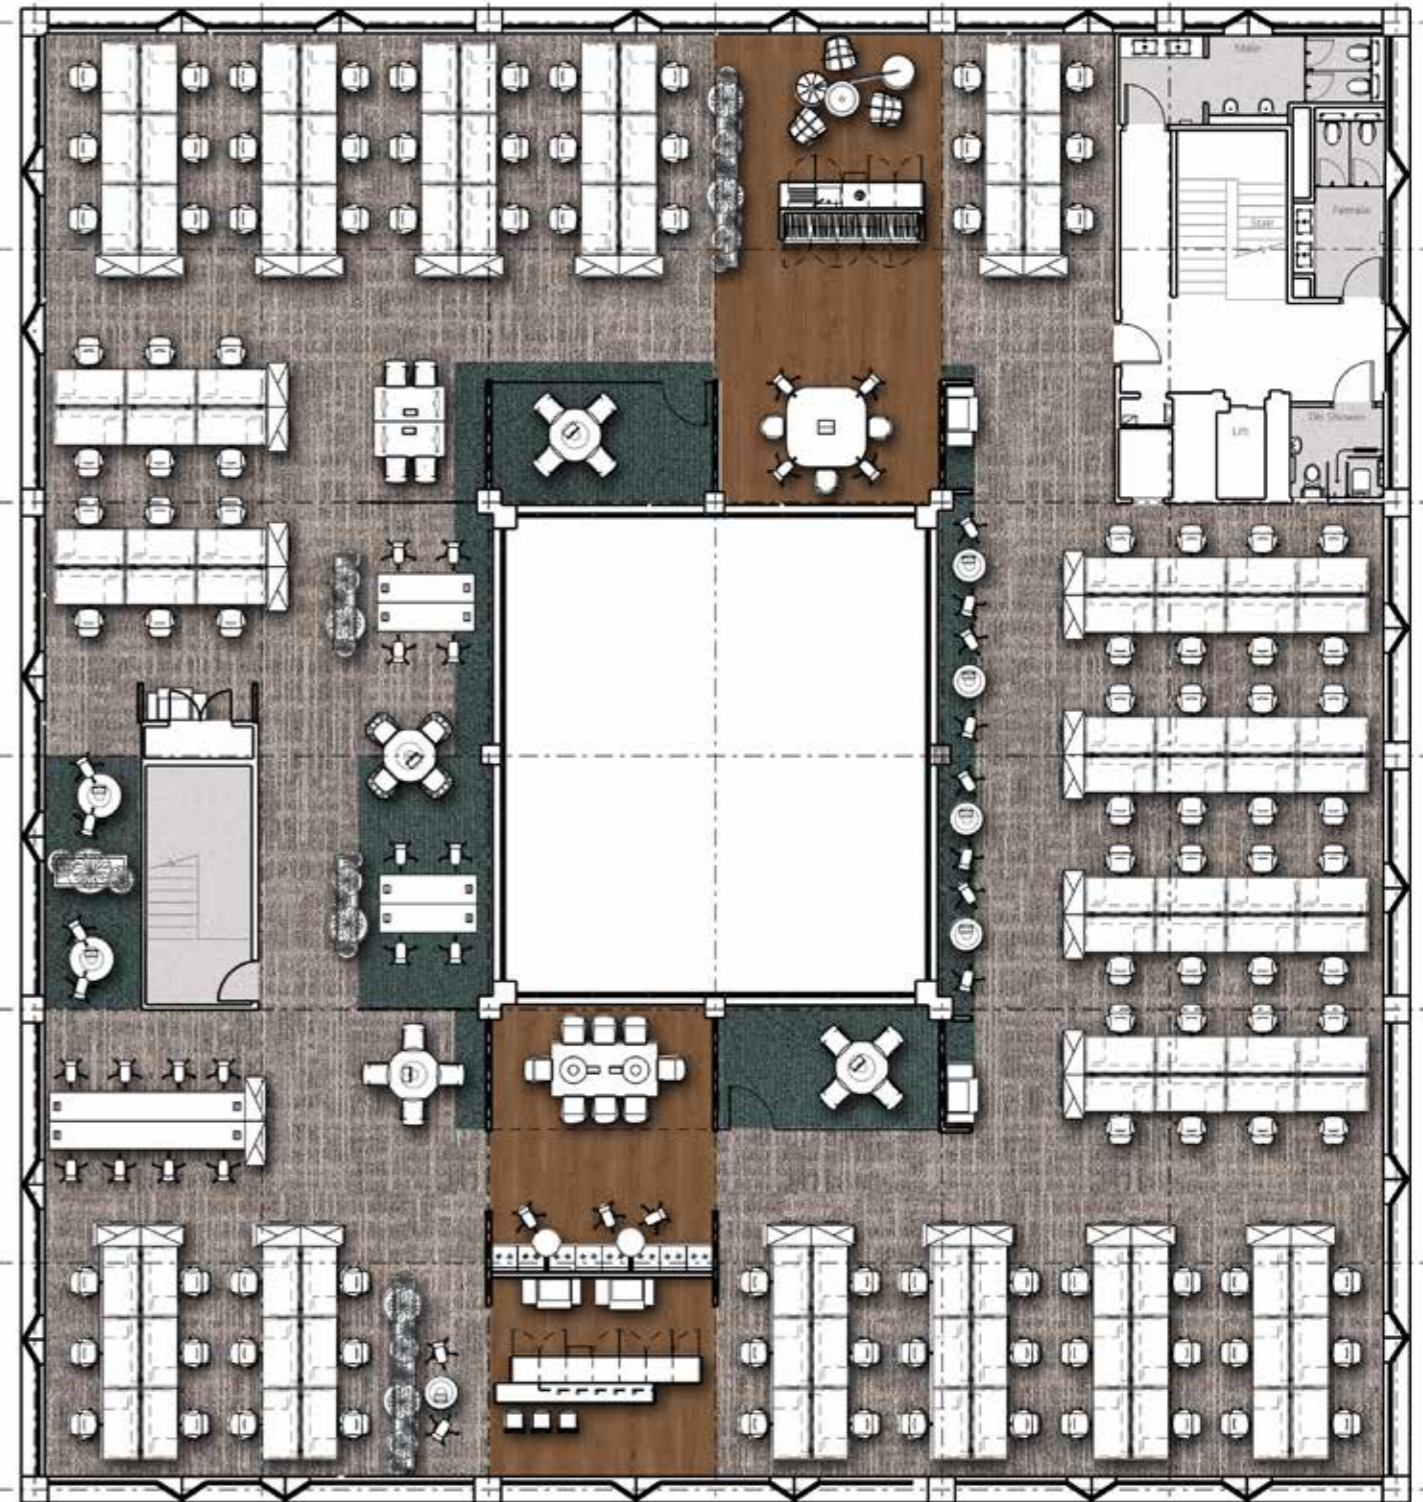

252 THE SQUARE

Ground Floor

- Reception
- 5 Meeting Rooms (inc. boardroom)
- 1 Kitchenette
- 1 No. 8 Person Office
- 52 Workstations

252 THE SQUARE

1st and 2nd Floor

- 1ST FLOOR
- 4 Meeting Rooms
 - 2 Kitchenettes
 - 4 Print Areas
 - 6 No. 1 to 1 spaces
 - 126 Workstations

- 2ND FLOOR
- 4 Meeting Rooms
 - 2 Kitchenettes
 - 4 Print Areas
 - 6 No. 1 to 1 spaces
 - 126 Workstations

252 THE SQUARE

Ground Floor

- Reception
- 5 Meeting Rooms (inc. boardroom)
- 1 Kitchenette
- 1 No. 8 Person Office
- 3 No. 1 Person Offices
- 29 Workstations

252 THE SQUARE

1st and 2nd Floor

- 1ST FLOOR
- 4 Meeting Rooms
 - 2 Kitchenettes
 - 4 Print Areas
 - 8 No. 1 to 1 spaces
 - 90 Workstations

- 2ND FLOOR
- 4 Meeting Rooms
 - 2 Kitchenettes
 - 4 Print Areas
 - 6 No. 1 to 1 spaces
 - 96 Workstations