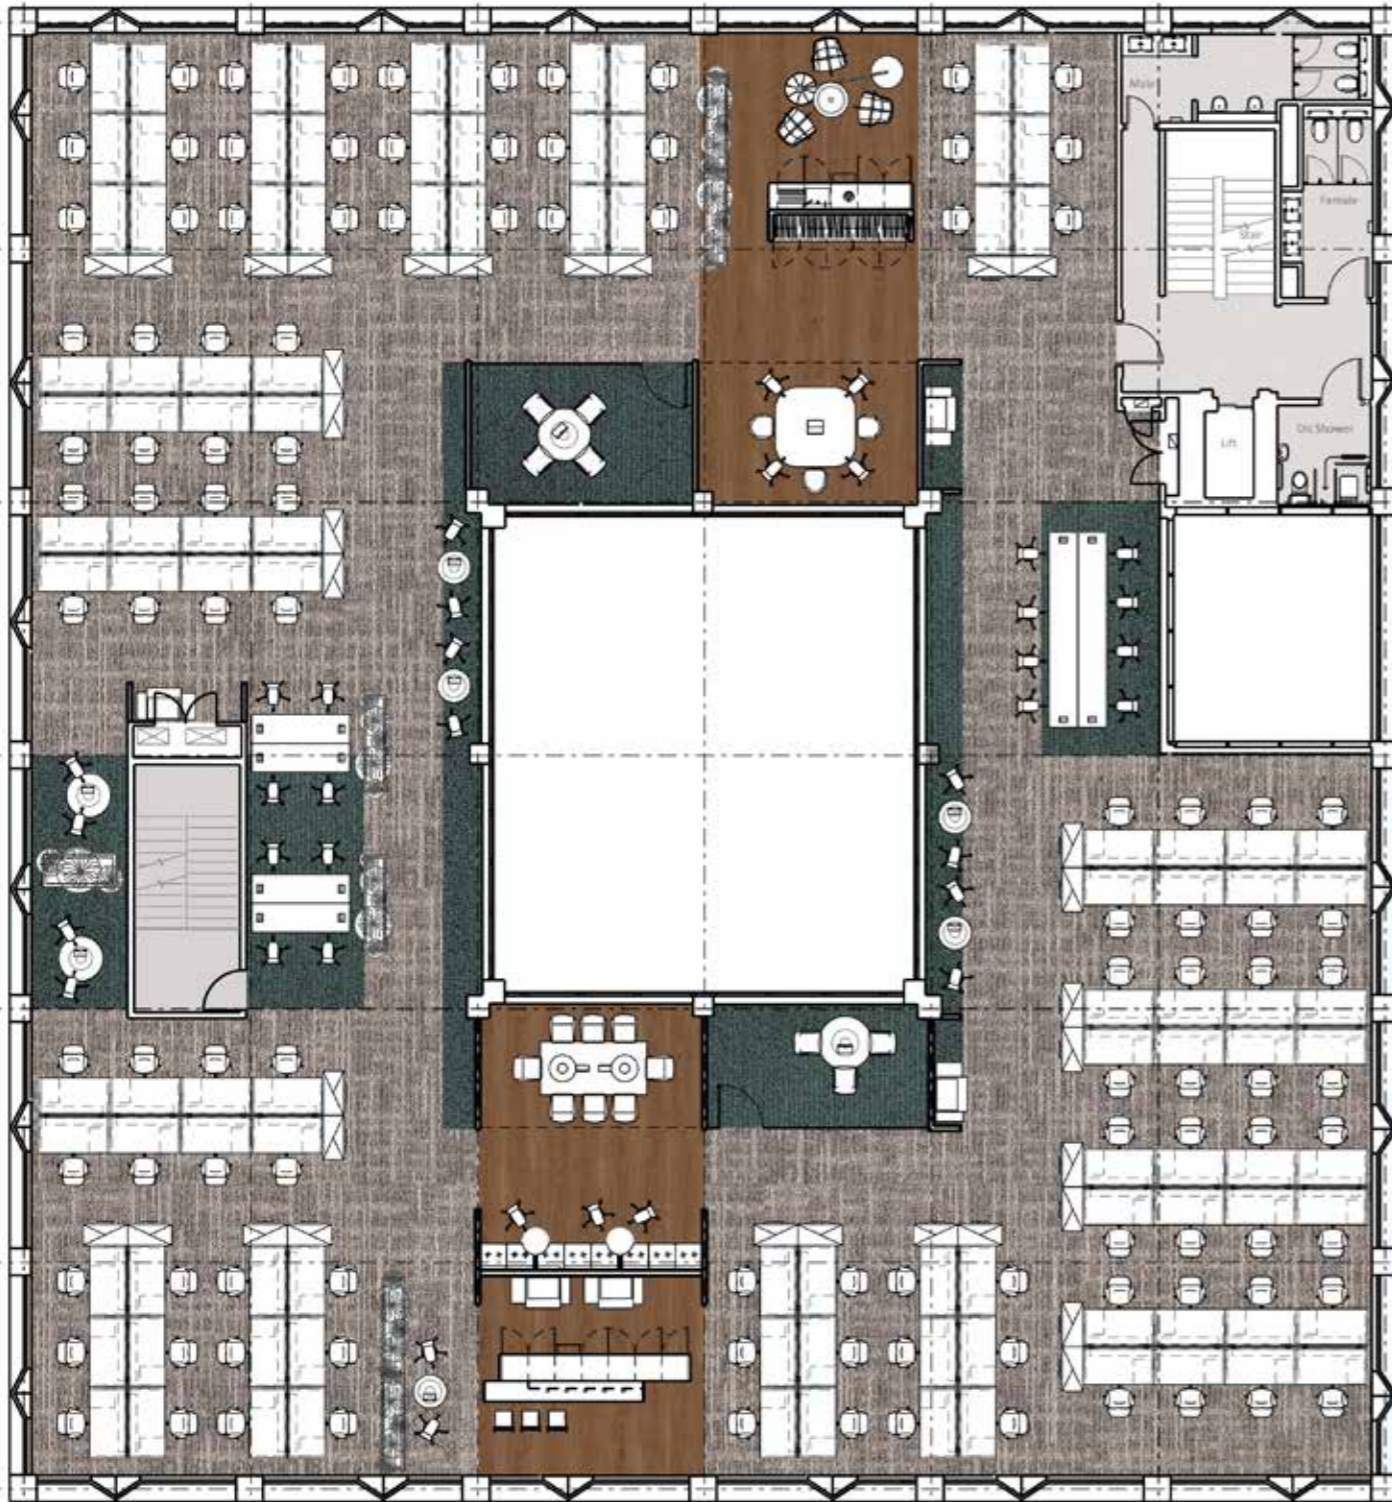

252 THE SQUARE

Ground Floor

- Reception
- 5 Meeting Rooms (inc. boardroom)
- 1 Kitchenette
- 1 No. 8 Person Office
- 52 Workstations

252 THE SQUARE

1st and 2nd Floor

- 1ST FLOOR
- 4 Meeting Rooms
 - 2 Kitchenettes
 - 4 Print Areas
 - 6 No. 1 to 1 spaces
 - 126 Workstations

- 2ND FLOOR
- 4 Meeting Rooms
 - 2 Kitchenettes
 - 4 Print Areas
 - 6 No. 1 to 1 spaces
 - 126 Workstations

252 THE SQUARE

Ground Floor

- Reception
- 5 Meeting Rooms (inc. boardroom)
- 1 Kitchenette
- 1 No. 8 Person Office
- 3 No. 1 Person Offices
- 29 Workstations

252 THE SQUARE

1st and 2nd Floor

- 1ST FLOOR
- 4 Meeting Rooms
 - 2 Kitchenettes
 - 4 Print Areas
 - 8 No. 1 to 1 spaces
 - 90 Workstations

- 2ND FLOOR
- 4 Meeting Rooms
 - 2 Kitchenettes
 - 4 Print Areas
 - 6 No. 1 to 1 spaces
 - 96 Workstations