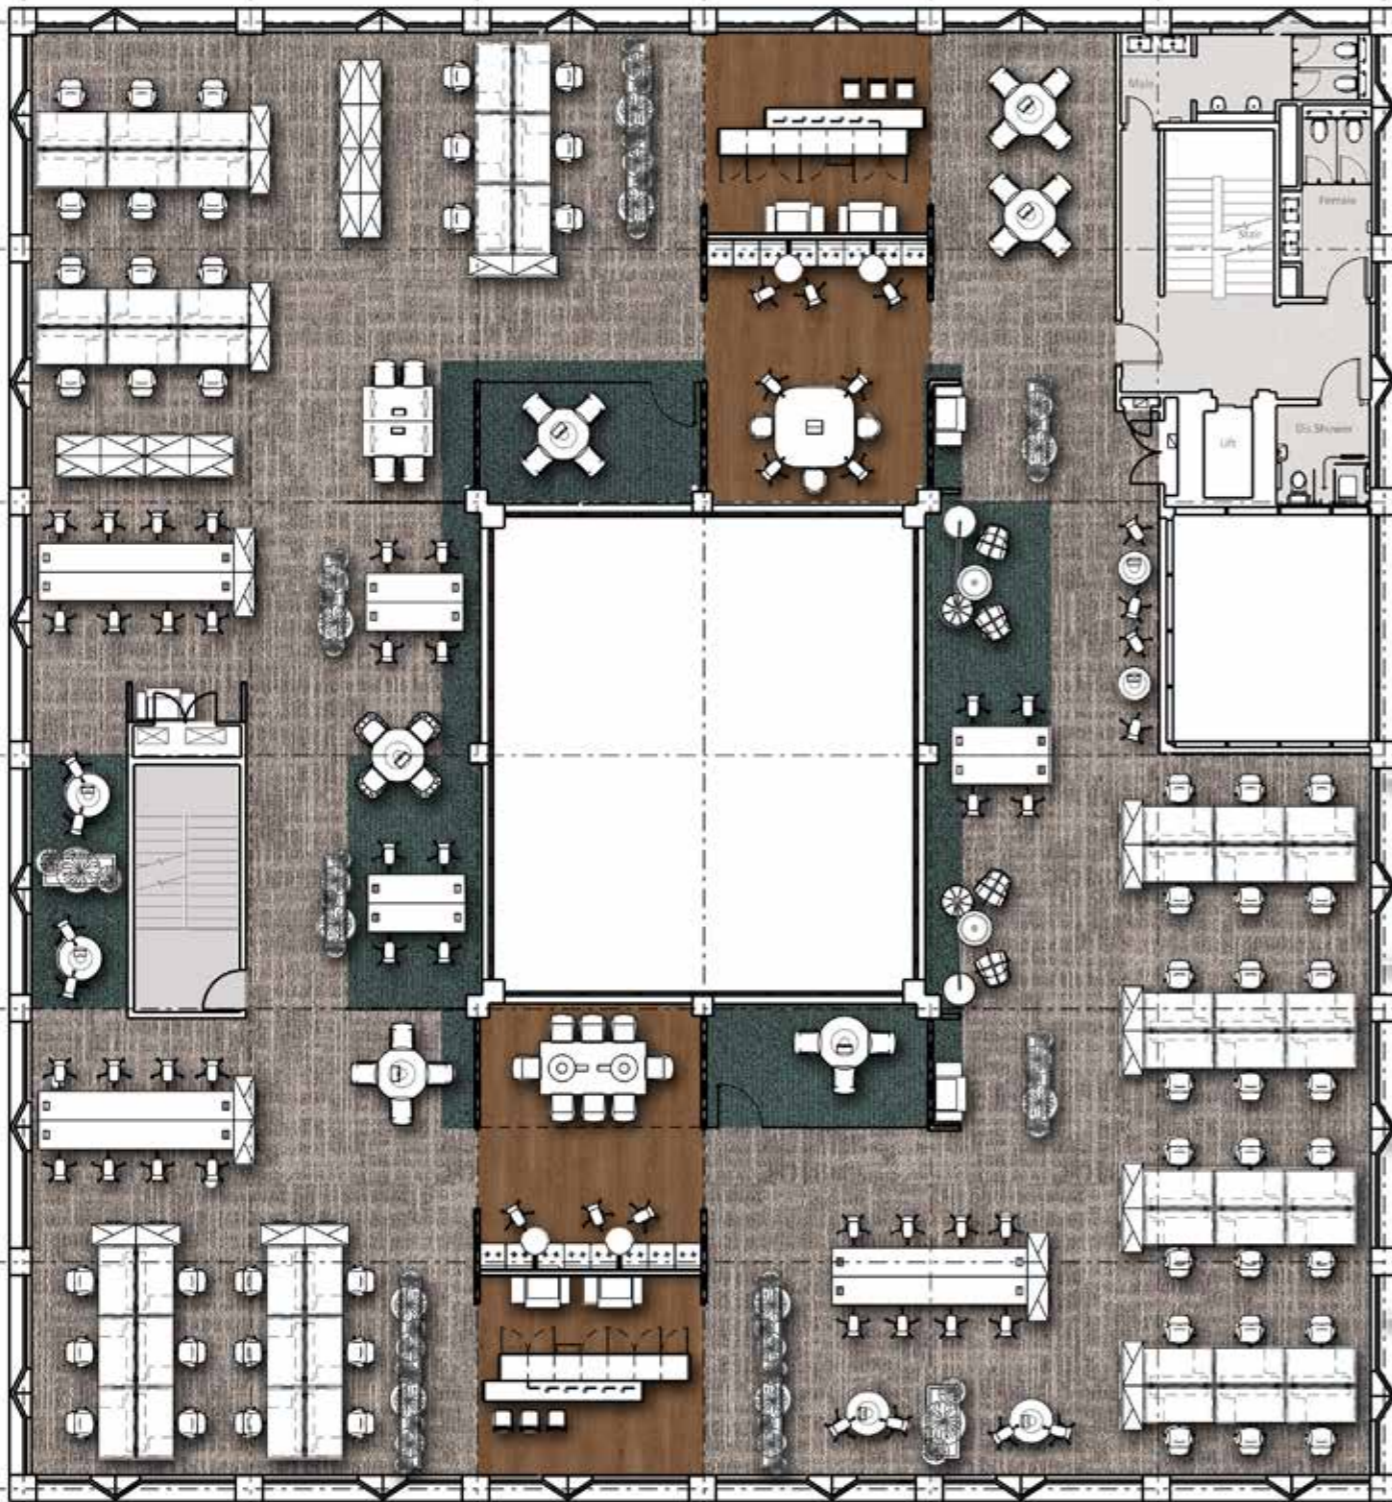

252 THE SQUARE

Ground Floor

- Reception
- 5 Meeting Rooms (inc. boardroom)
- 1 Kitchenette
- 1 No. 8 Person Office
- 52 Workstations

252 THE SQUARE

1st and 2nd Floor

- 1ST FLOOR
- 4 Meeting Rooms
 - 2 Kitchenettes
 - 4 Print Areas
 - 6 No. 1 to 1 spaces
 - 126 Workstations

- 2ND FLOOR
- 4 Meeting Rooms
 - 2 Kitchenettes
 - 4 Print Areas
 - 6 No. 1 to 1 spaces
 - 126 Workstations

252 THE SQUARE

Ground Floor

- Reception
- 5 Meeting Rooms (inc. boardroom)
- 1 Kitchenette
- 1 No. 8 Person Office
- 3 No. 1 Person Offices
- 29 Workstations

252 THE SQUARE

1st and 2nd Floor

- 1ST FLOOR
- 4 Meeting Rooms
 - 2 Kitchenettes
 - 4 Print Areas
 - 8 No. 1 to 1 spaces
 - 90 Workstations

- 2ND FLOOR
- 4 Meeting Rooms
 - 2 Kitchenettes
 - 4 Print Areas
 - 6 No. 1 to 1 spaces
 - 96 Workstations